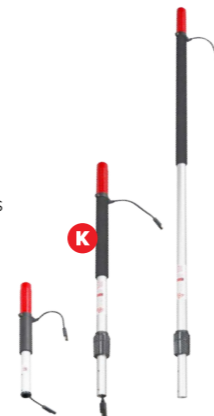

Splash-Guard Kit

The splash-guard system lets you keep water, cleaning solution and soap spray right where you want it.

CODE: MS3080

200° "Work Zone" and 160° of Splash Protection.